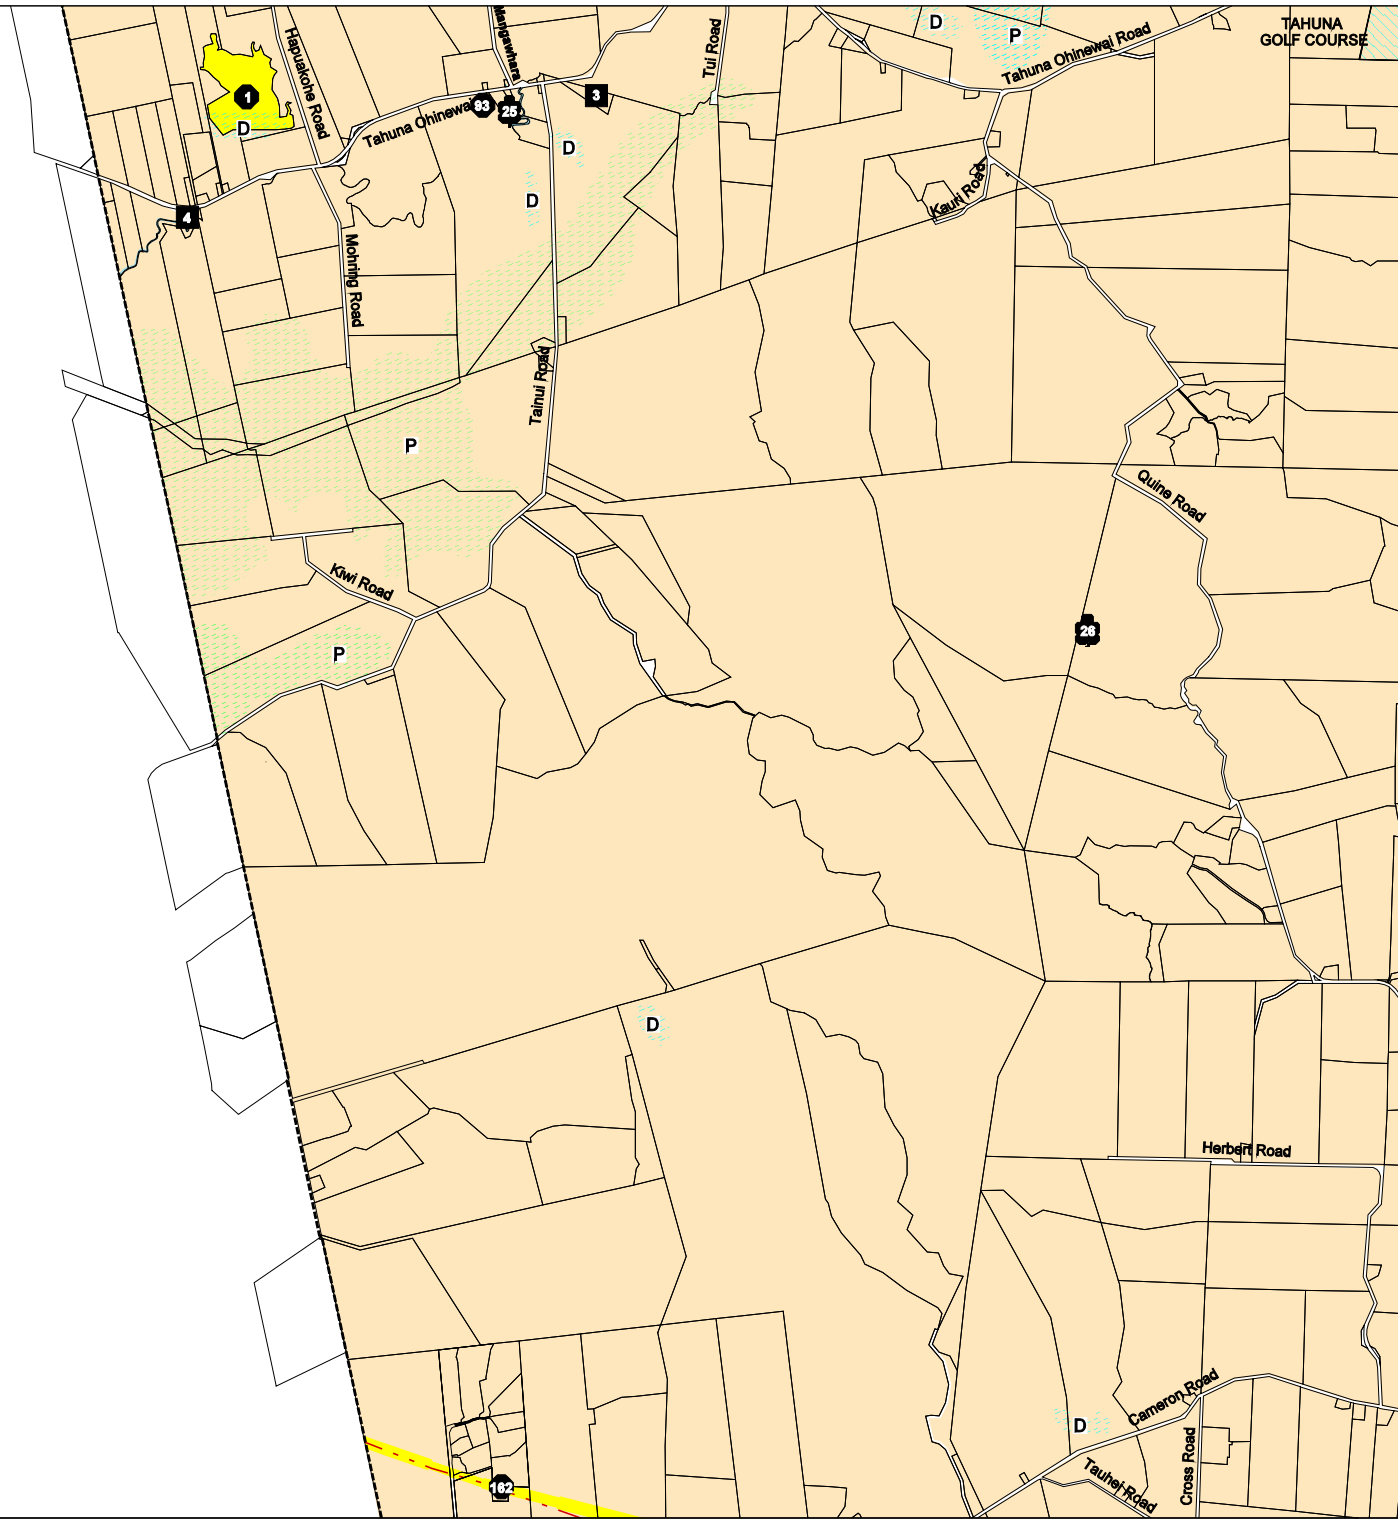

Waikato District

ZONES:

- BUSINESS
- KAITIAKI (CONSERVATION)
- INDUSTRIAL
- RESIDENTIAL
- ROAD
- RURAL

NATURAL HAZARD AREAS:

- FLOOD HAZARDS
- PEAT SOILS
- DETENTION PONDS & SPILLWAYS
- LAND INSTABILITY
- FIRE HAZARD BUFFER

OTHER FEATURES/CONTROLS:

- DESIGNATIONS
- WATER COURSE
- HERITAGE SITE
- DISTRICT BOUNDARY
- PARCEL BOUNDARIES
- TRANSMISSION LINE
- PROTECTED TREE OR OBJECT
- CROWN LAND RESERVED FROM SALE
- DESIGNATED SITE
- RESERVES
- WAAHI TAPU SITE

HANGAWERA HILLS

Scale 1:50,000

Version 2 – Operative 18 September 2009

	1	
4		5
	7	