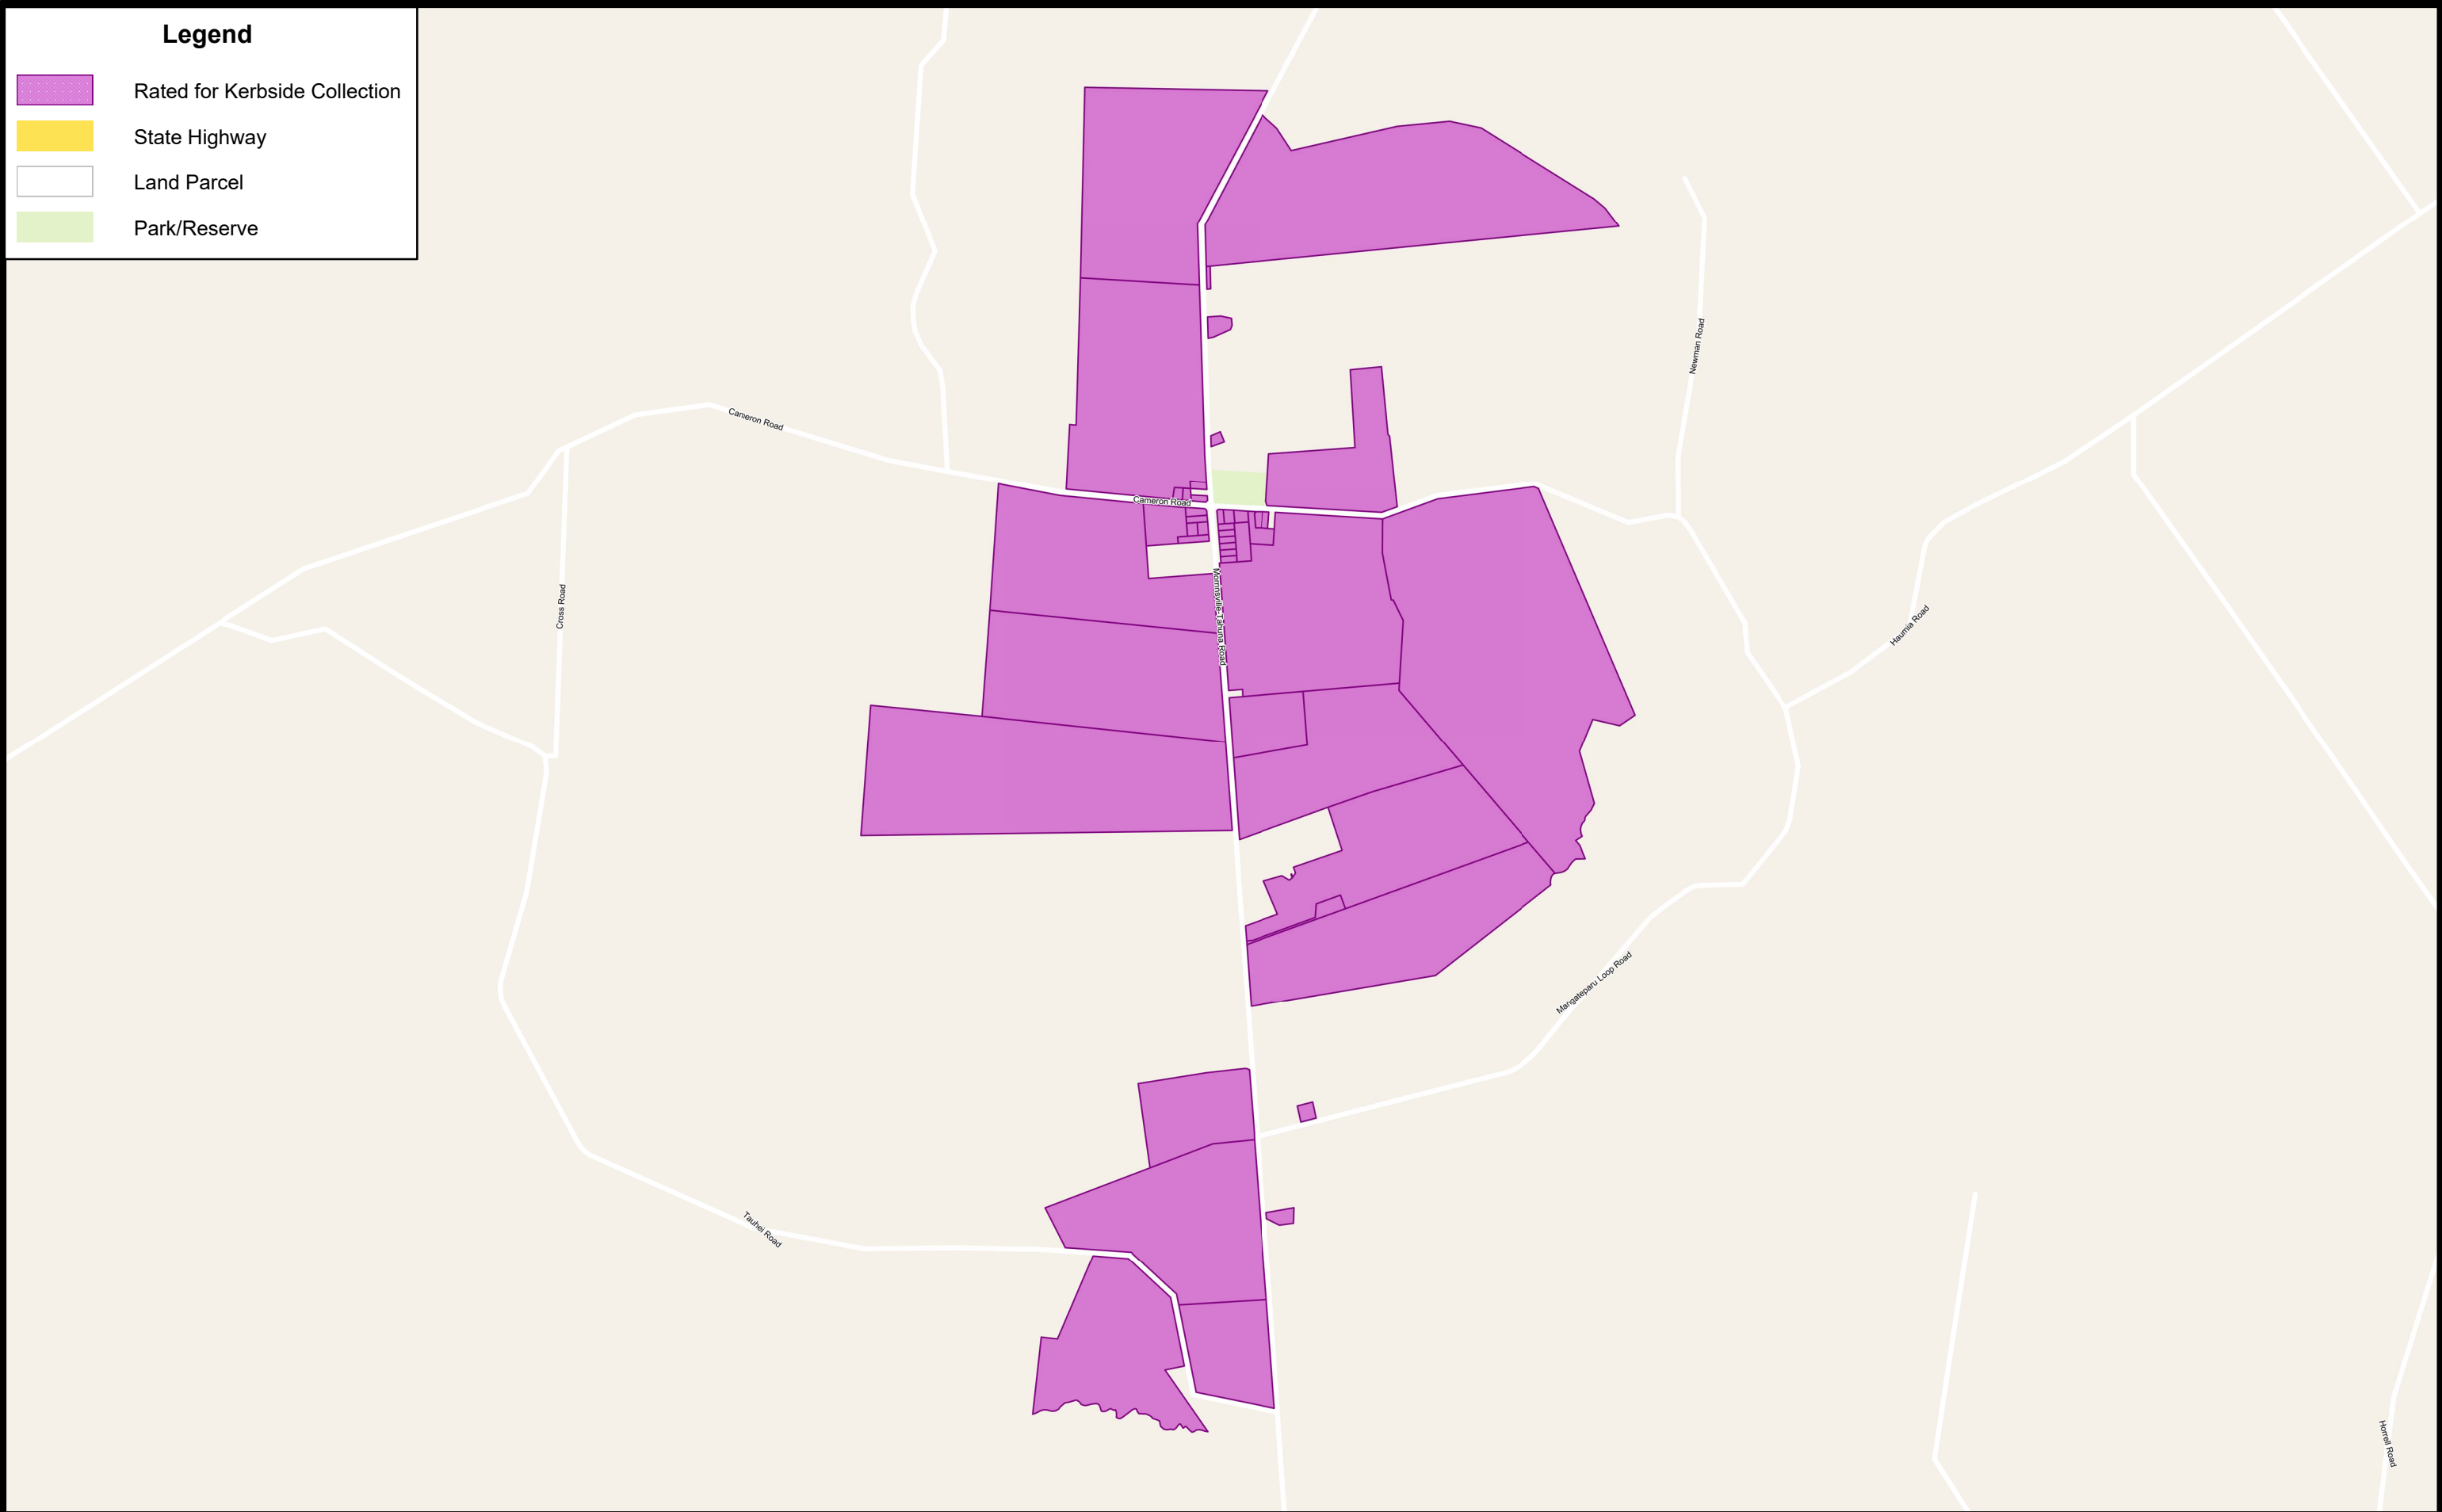

**Legend**

-  Rated for Kerbside Collection
-  State Highway
-  Land Parcel
-  Park/Reserve

Data is provided as at May 2022 [pursuant to the Local Government Official Information and Meetings Act 1987]. While every effort has been made to ensure accuracy of the data, MPDC cannot guarantee its accuracy or suitability for any specific purpose. MPDC is not responsible for the misuse or misinterpretation of the data supplied. Under no circumstances shall MPDC be liable for any actions taken or omissions made from reliance on any information contained herein from whatever source nor shall the MPDC be liable for any other consequences from any such reliance. Copyright © 2022 Matamata-Piako District Council. Cadastral information derived from Land Information NZ Crown copyright reserved.

**Mangateparu**  
Rated for Kerbside Collection

Scale (when printed on A3)

**1:18,638**

Date: 31/05/2022

Authored: A Naea (MPDC)

Projection: NZTM 2000