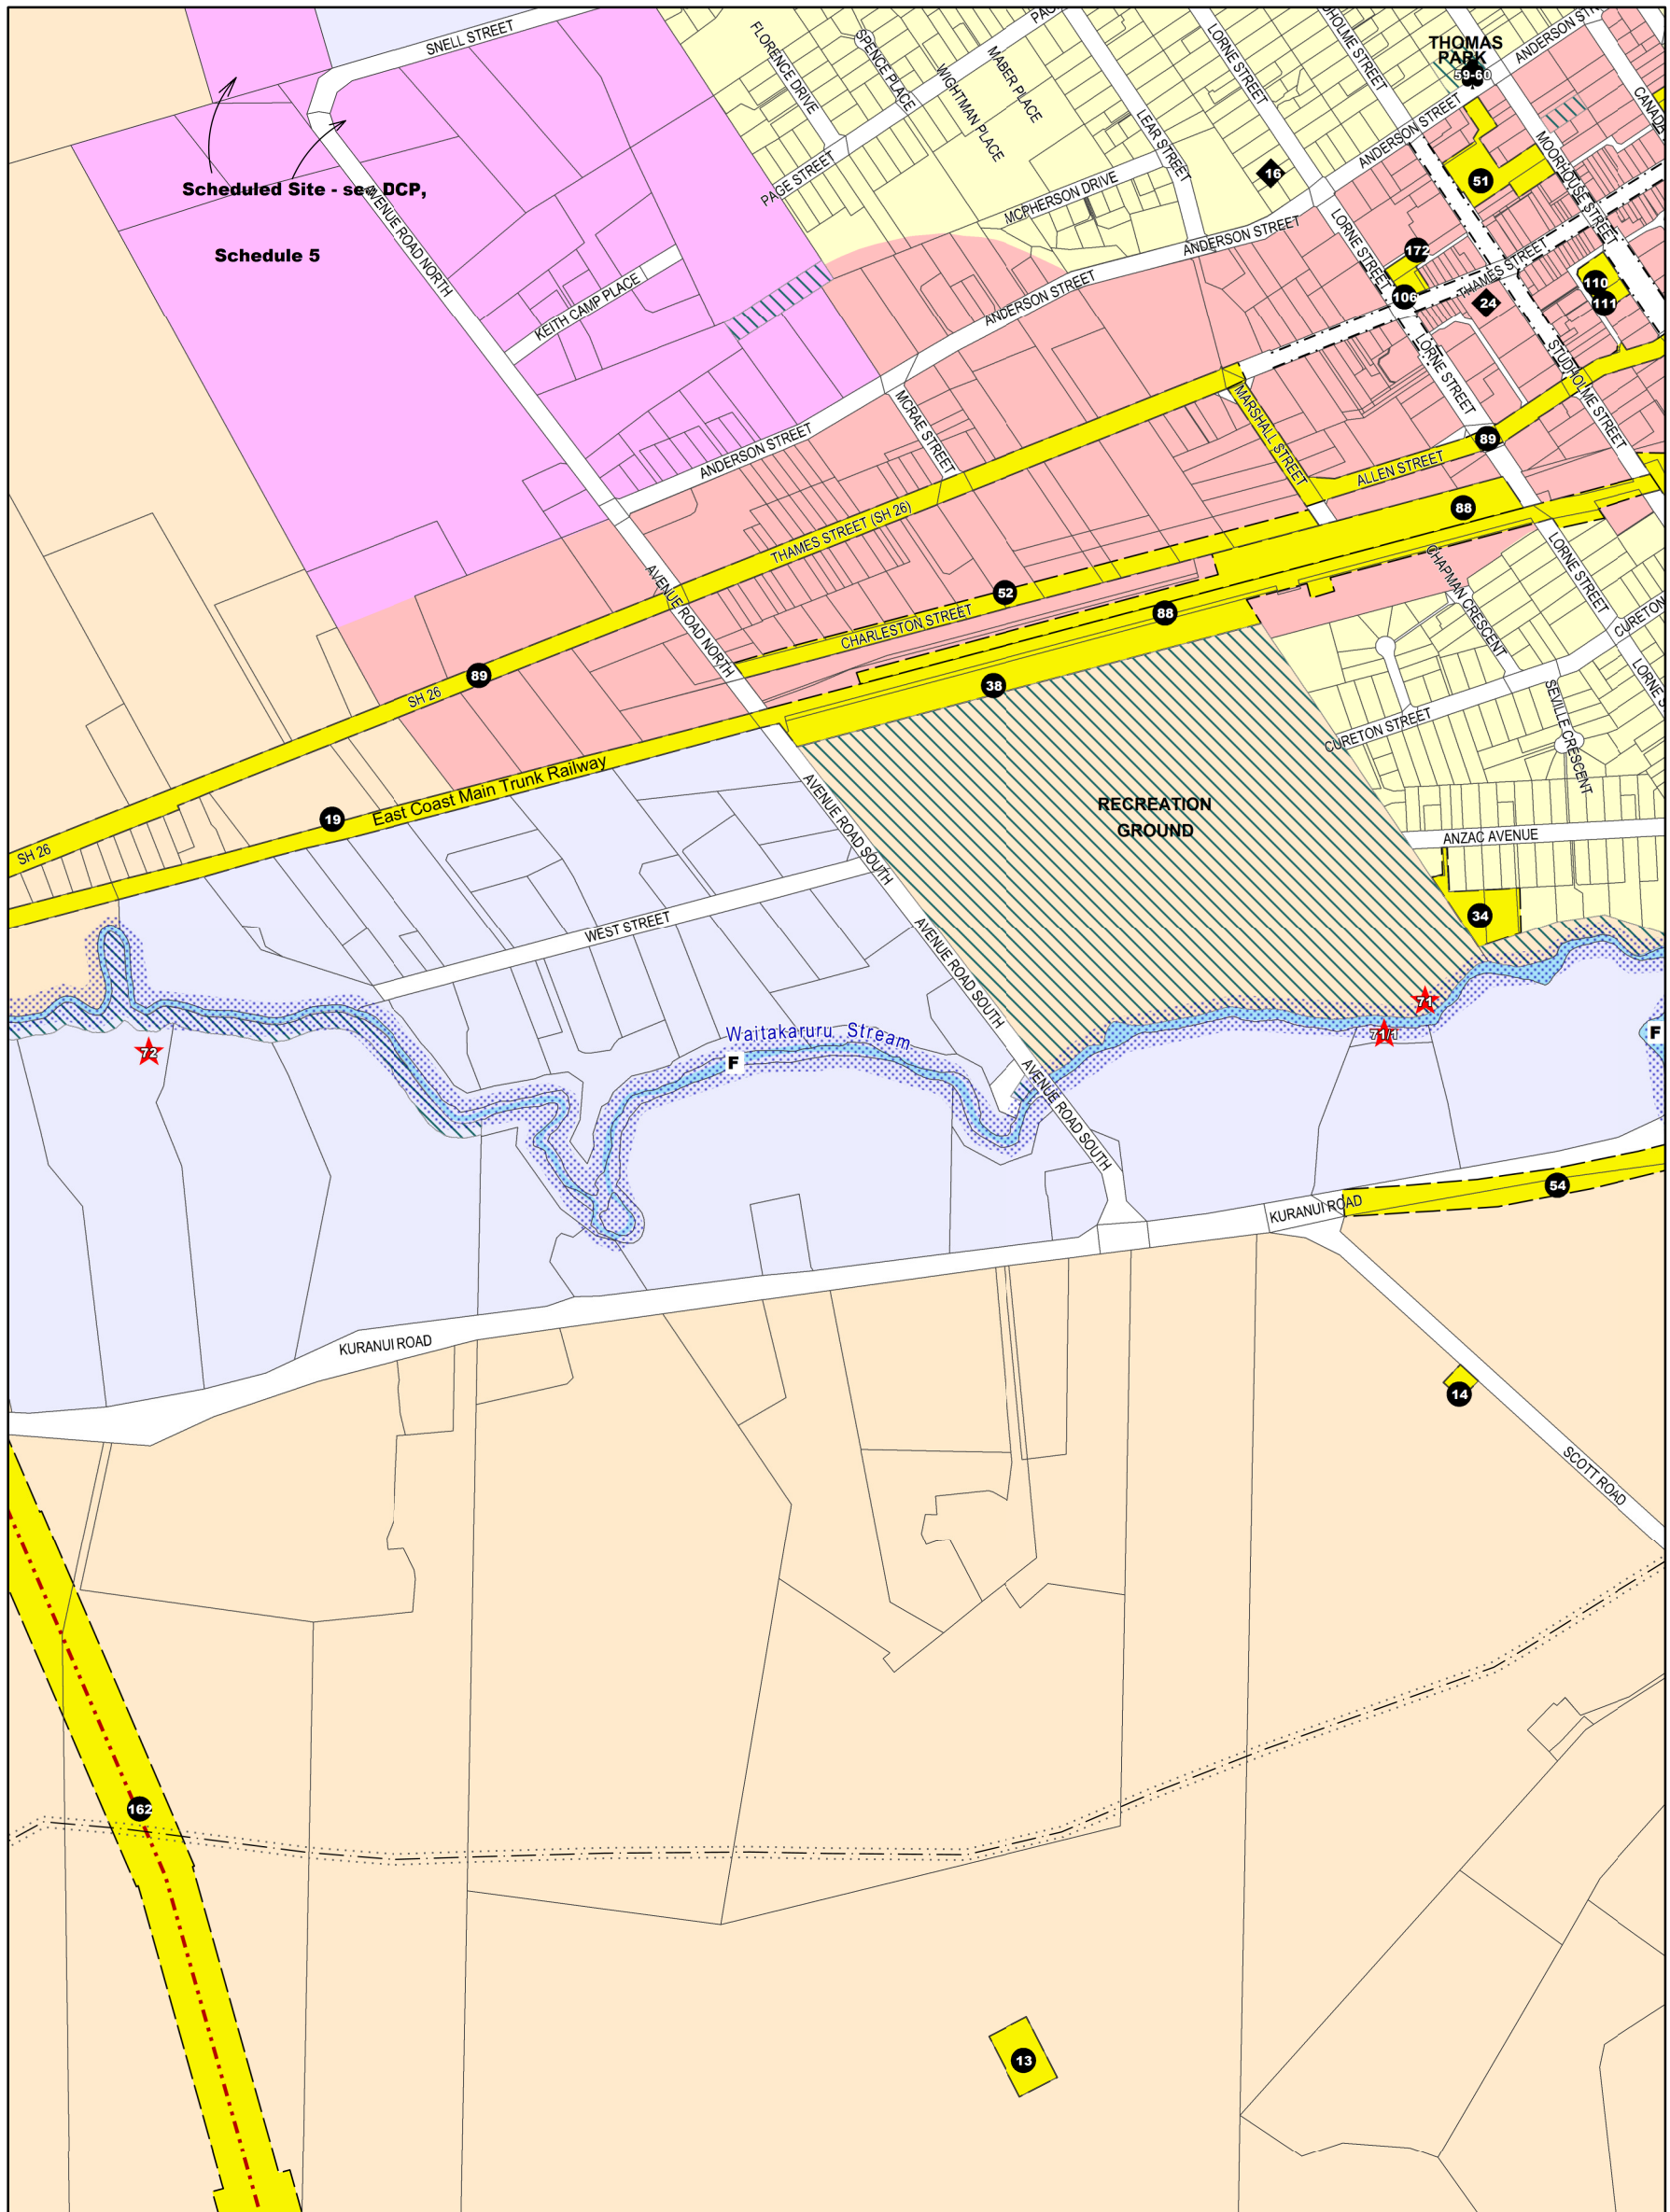

Waikato District

26 27  
Morrinsville  
28 29

30

WAITI

Scale 1:50,000

Version 8 – Operative 24 May 2017

4/5	
7	8
10	

# MORRINSVILLE

Scale 1:8,000

Version 4 -- Operative 24 May 2017

	26	
7	28	29
	7	

# MORRINSVILLE

Scale 1:8,000

Version 6 -- Operative 24 May 2017

	27	
28	<b>29</b>	7
	30	