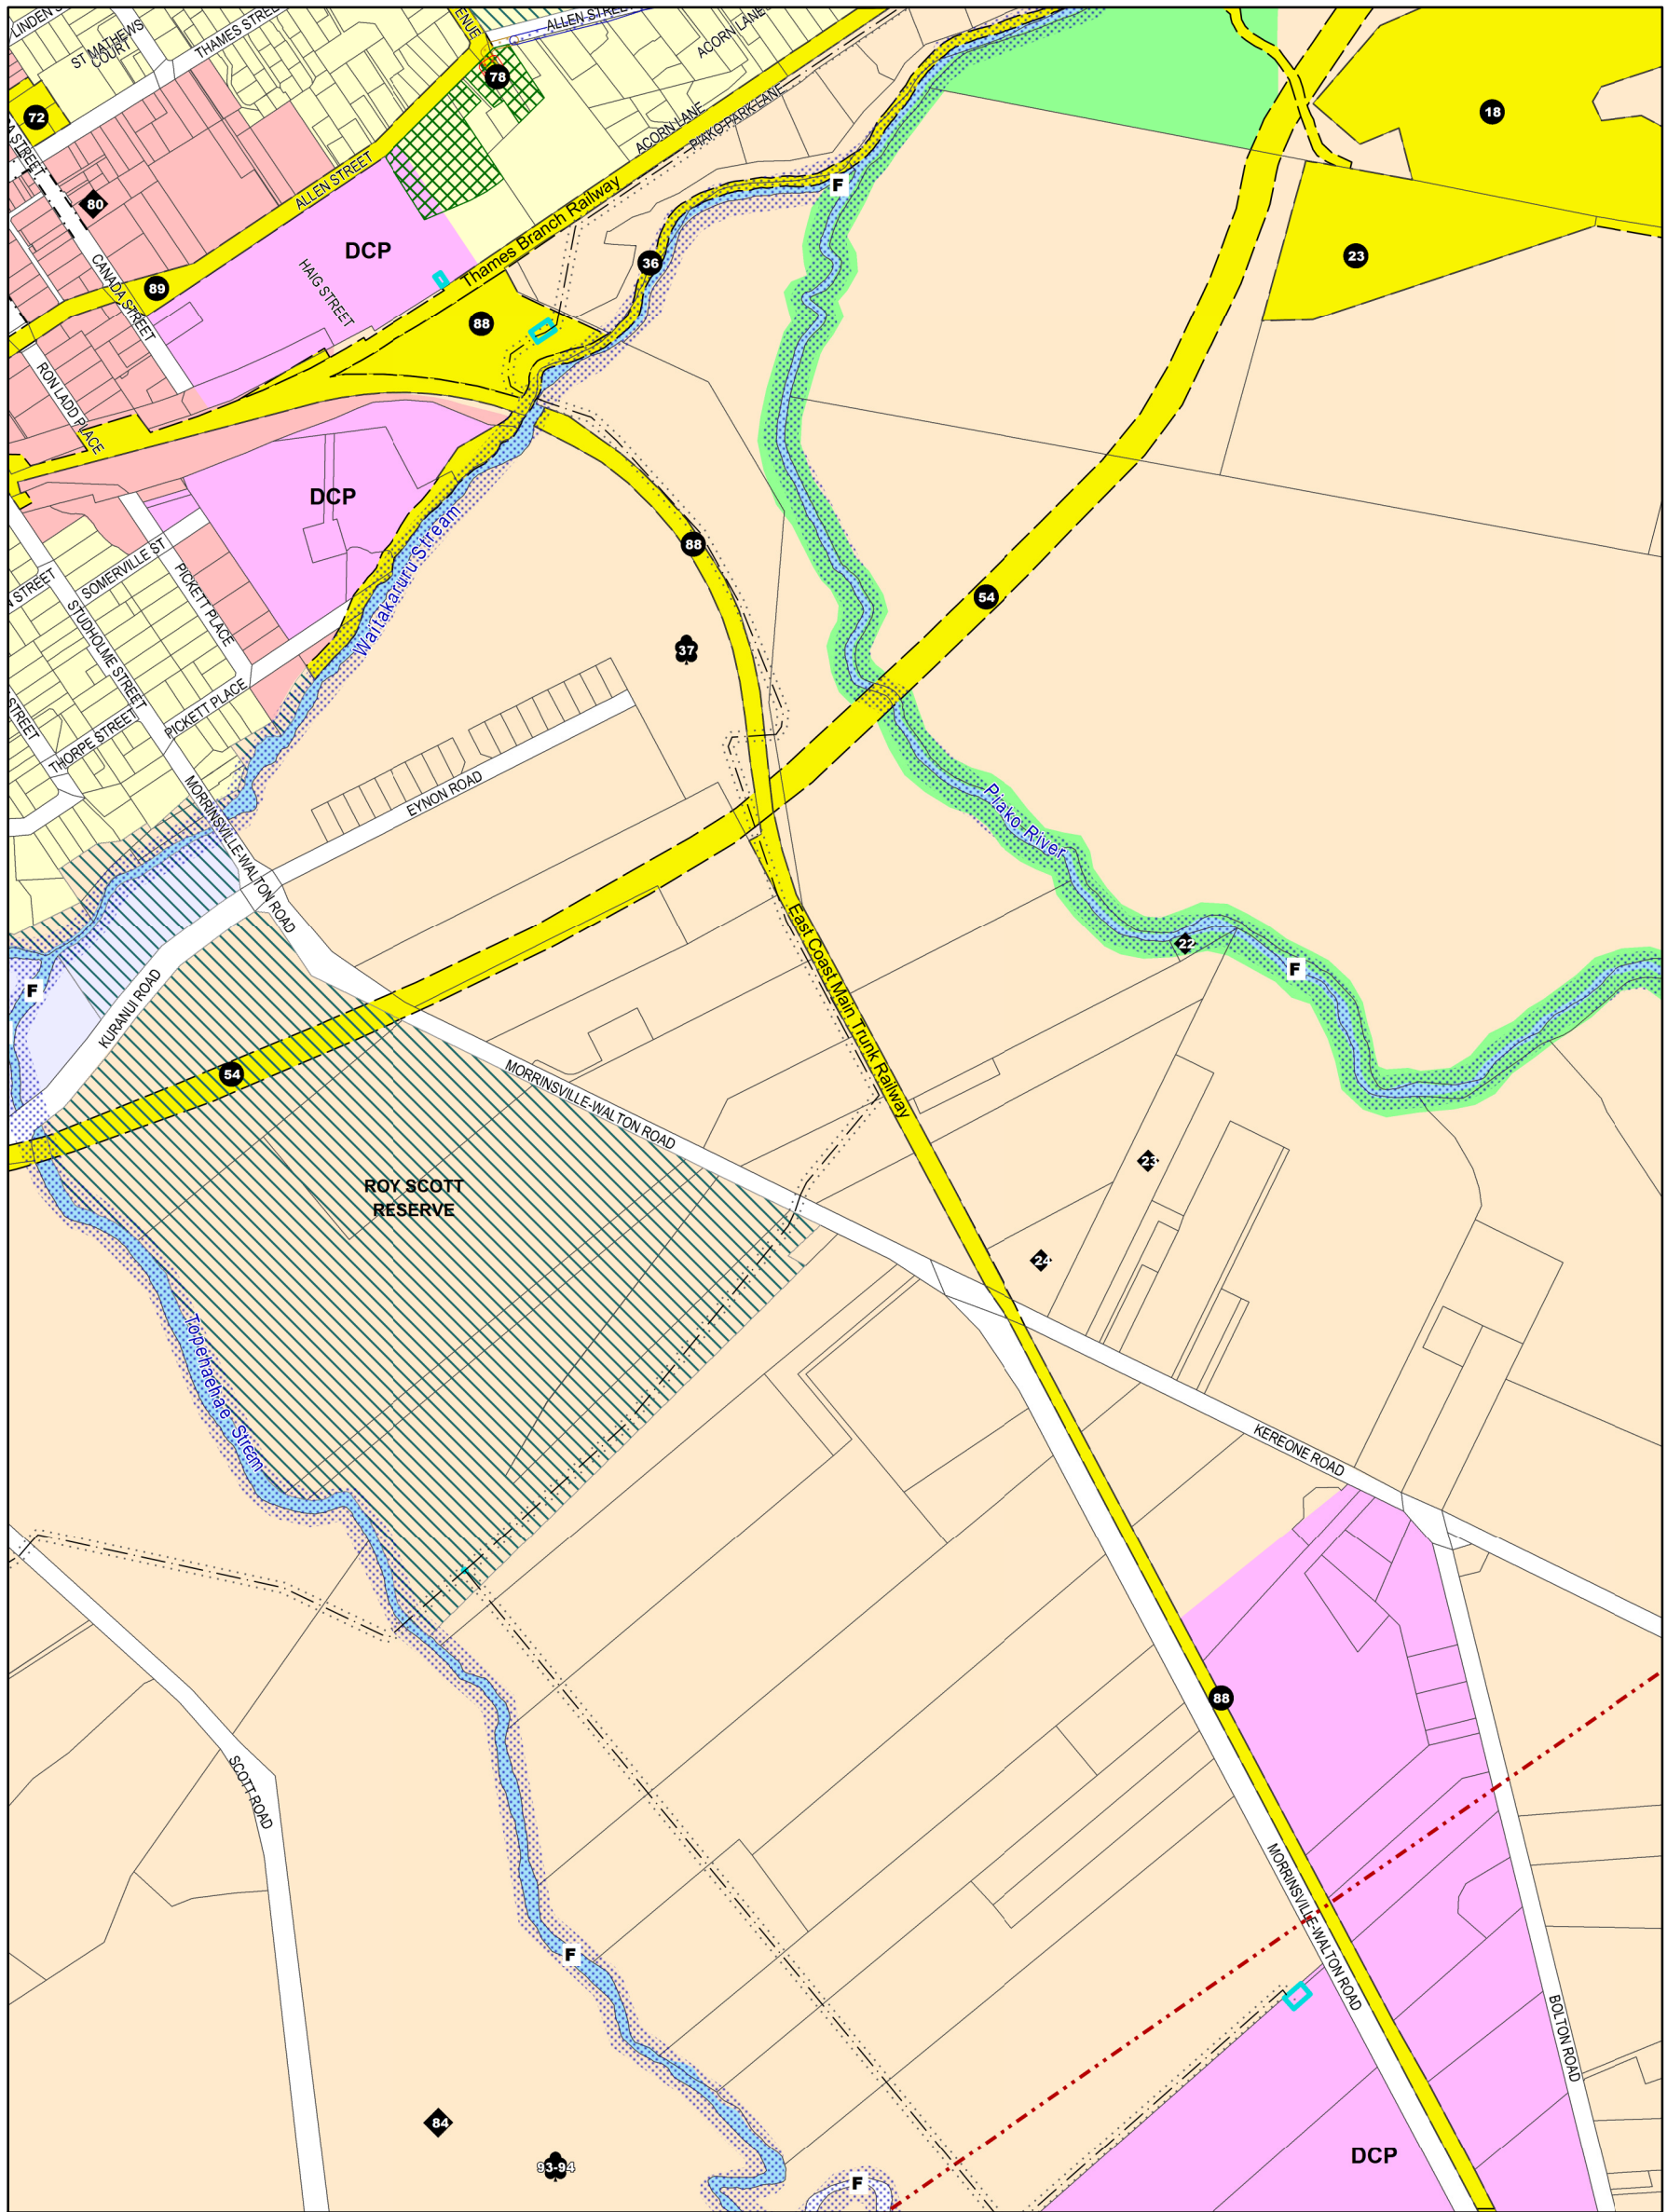

Waikato District

26 27  
Morrinsville  
28 29

30

WAITI

Scale 1:50,000

Version 8 – Operative 24 May 2017

4/5	
7	8
10	

# MORRINSVILLE

Scale 1:8,000

Version 4 -- Operative 24 May 2017

	26	
7	28	29
	7	

# MORRINSVILLE

Scale 1:8,000

Version 6 -- Operative 24 May 2017

	27	
28	<b>29</b>	7
	30	