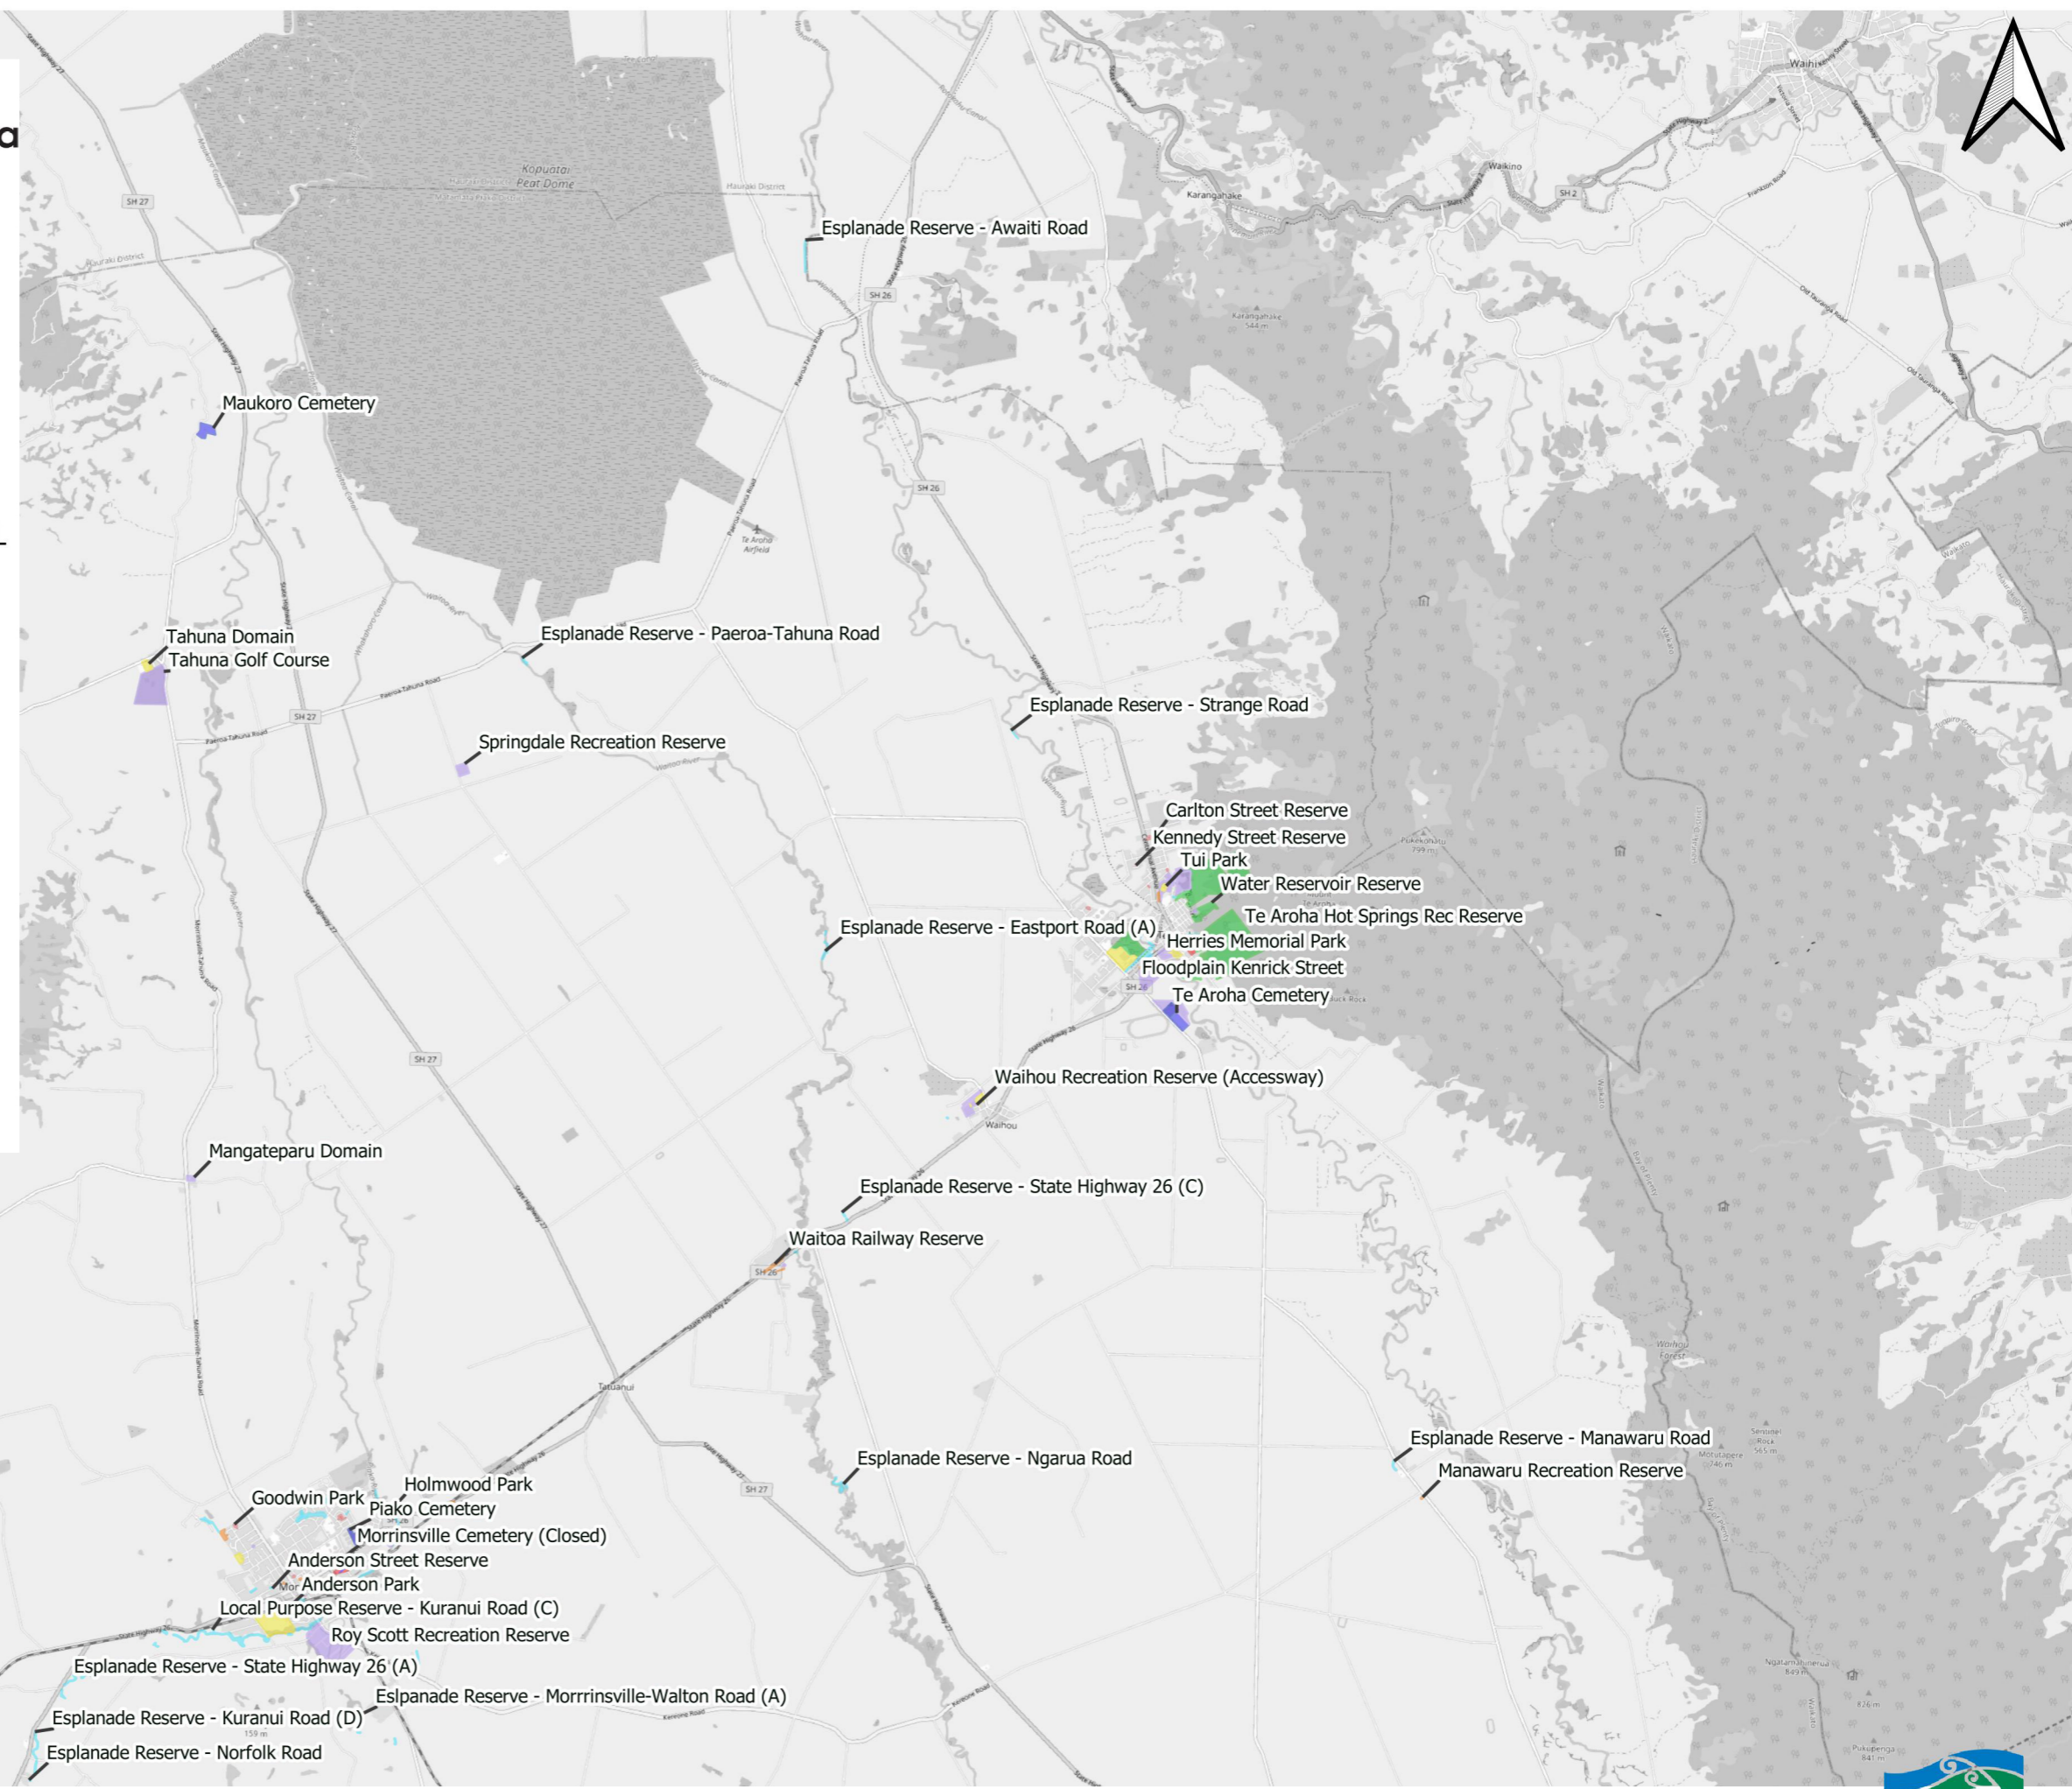

Map Legend

Reserve Category

- AMENITY
- CEMETERY
- LINKAGE - RECREATION / ECOLOGICAL
- NATURAL
- COMMUNITY 1
- COMMUNITY 2
- SPORT AND RECREATION
- HISTORICAL
- OUTDOOR ADVENTURE
- SPECIALIST / LEASED

Matamata Piako District Council - Reserve Categories - Overview North